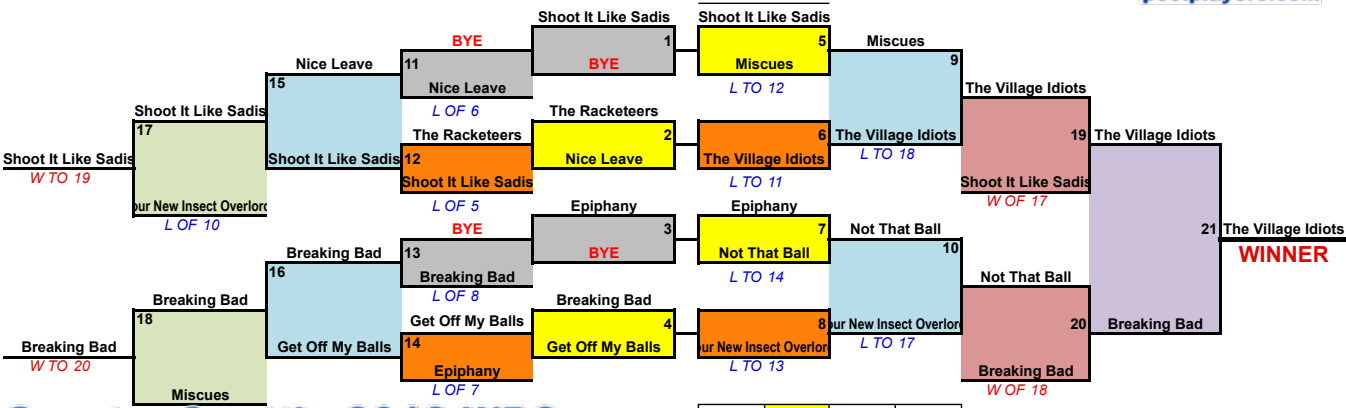

Greater Seattle 2018 WPQ

Friday	R1	GTE	7:30pm
Saturday	R2	GTE	10am
Saturday	R3	GTE	2:30pm
Saturday	R4	GTE	7pm
Sunday	R5	GTE	10am
Sunday	R6	GTE	2:30pm
Sunday	R7	GTE	7pm

Greater Seattle 2018 WPQ

Saturday	R1	OTR	10am
Saturday	R2	OTR	2:30pm
Saturday	R3	OTR	7pm
Sunday	R4	GTE	10:30am
Sunday	R5	GTE	3pm
Sunday	R6	GTE	7:15pm